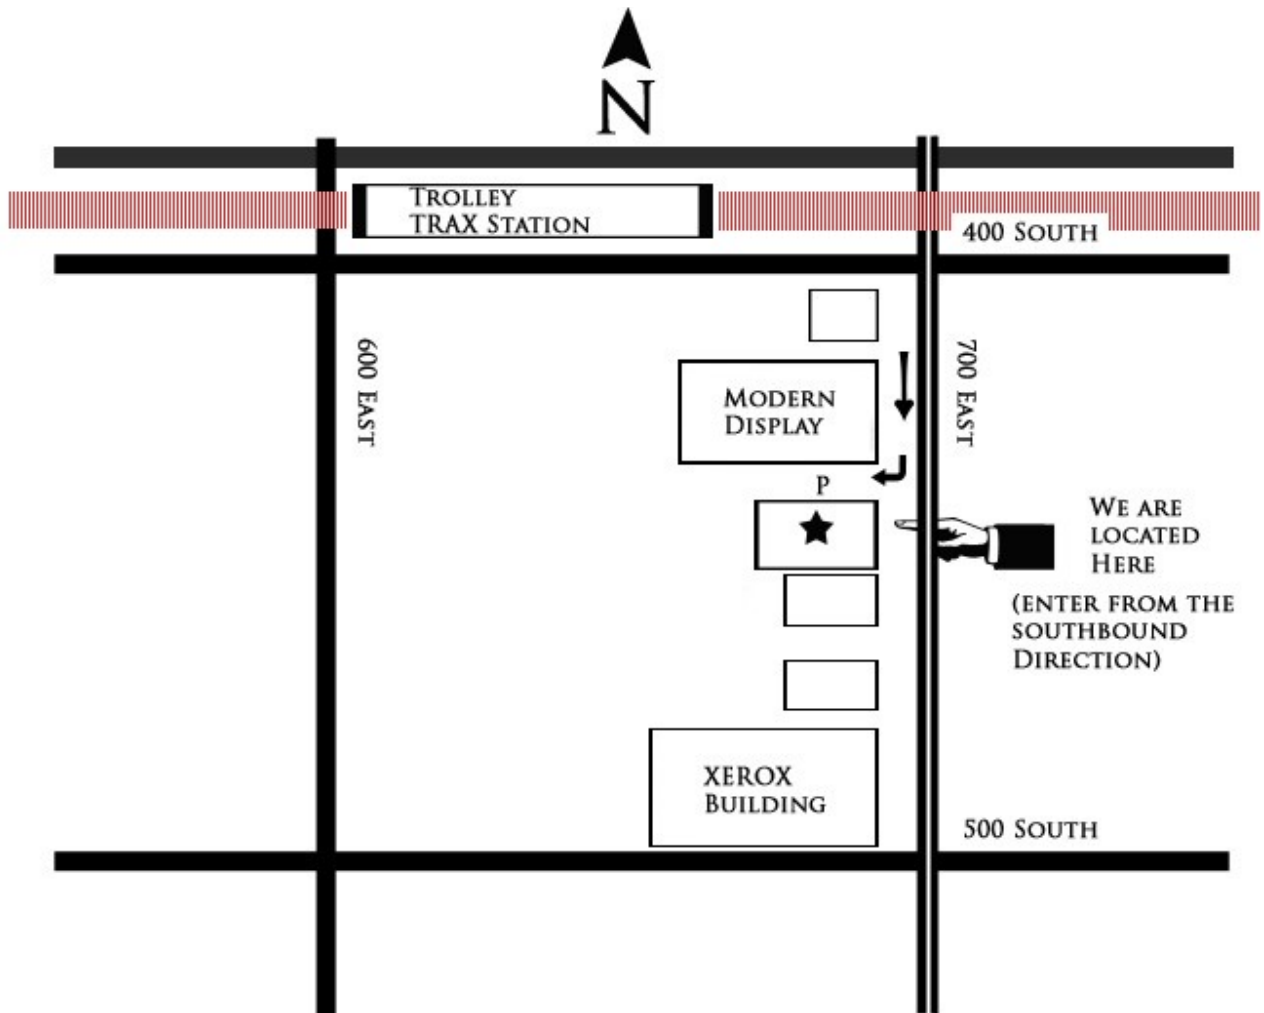

Hutchings Family Dentistry

We are located at:

**440 South 700 East, suite 305
Salt Lake City, Utah 84088**

Our building is on the West side of 700 East. We are right next to Modern Display on the south side.

Parking is available in the front (north side) of the building.

Enter our parking lot from the southbound direction.
(You cannot turn left across 700 East.)

We are a very short walk from **TRAX**. The closest station is the "Trolley" station on the Red Line.